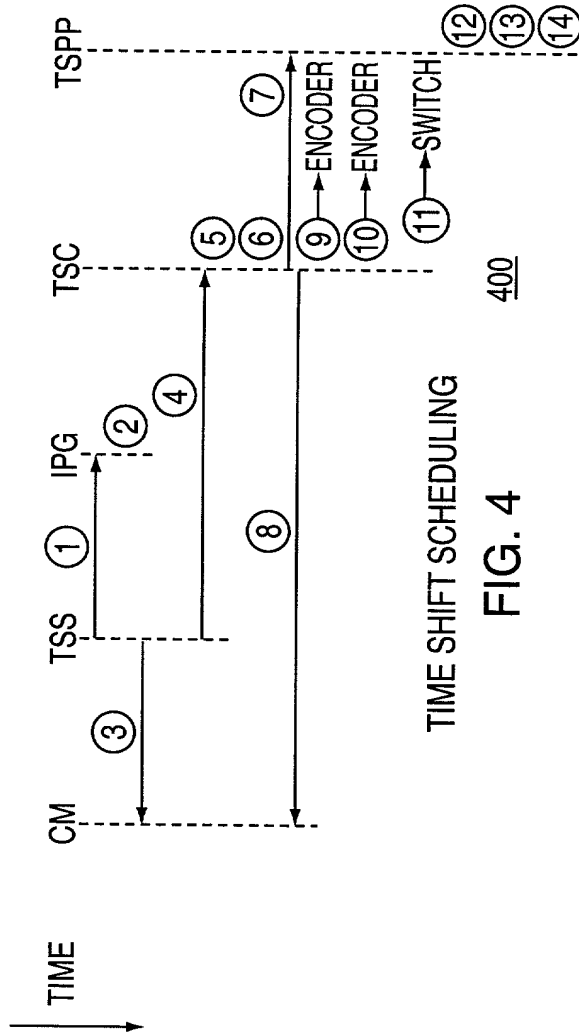

FIG. 1A

1A
1B

FIG. 1

FIG. 1B

FIG. 2

ATTORNEY'S OFFICE

FIG. 3

FIG. 3

TIME SHIFT SCHEDULING

400

REWINDING BROADCAST CONTENT
FIG. 6

PAUSING BROADCAST CONTENT
FIG. 7

INITIATING DIVA TV SERVICE VIA IPG

FIG. 8

INITIATING DIVA CAPTURE TV SERVICE VIA NAVIGATOR

FIG. 9

MANAGING DIVA TV WINDOWS

FIG. 10